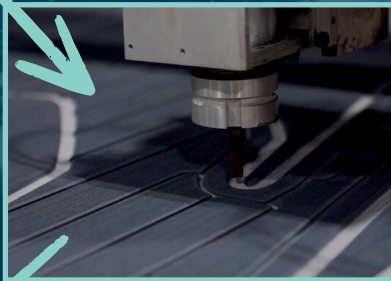

## CAPTURE

A SeaDek certified professional will come to your boat whether it's at a marina, in a garage, in the water, or on a lift. We are armed with the tools necessary to precisely capture the patterns and intricate details of your vessel.

## FABRICATE

Each day starts by cleaning and recalibrating our tools before your Genuine SeaDek is put on our CNC tables. Our production facilities have multiple quality control checkpoints to ensure every part passes rigorous inspection.

## INSTALLATION

We prepare your boat for SeaDek by removing all oil, dirt, and debris from the surface which promotes proper adhesion. Our certified professionals lay out each part to ensure proper alignment and double-check the fit. Each piece is then carefully installed to transform the look of your boat.